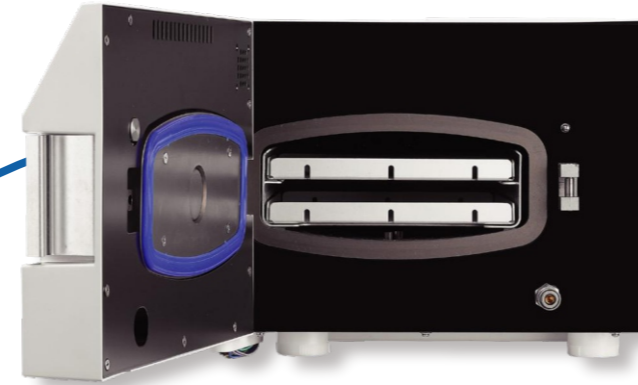

Better Dryness

Aluminum alloy Rectangle Chamber
With better dryness than stainless steel Cylindrical Chamber
Individually Dry Cycle (5mins)