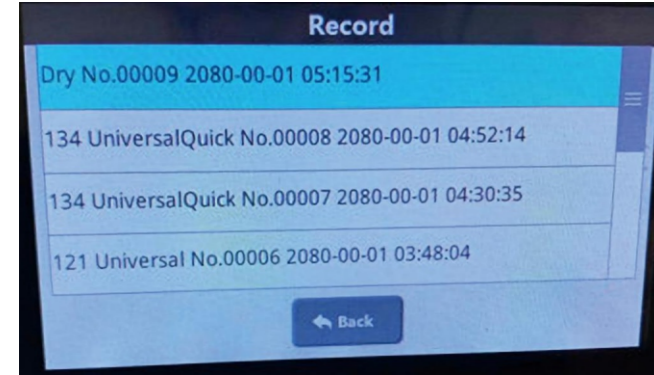

20 cycles records

When printer without paper, the system will keep 20 cycles records.